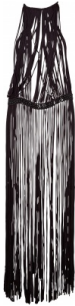

Style name: Davina Vest

Style no: 6431-35

Quality: 100% viscose
Type: Cardigans
Size: XS/S - XL/XXL
Color: 000 Black
Deliveries: March/April + 15 days